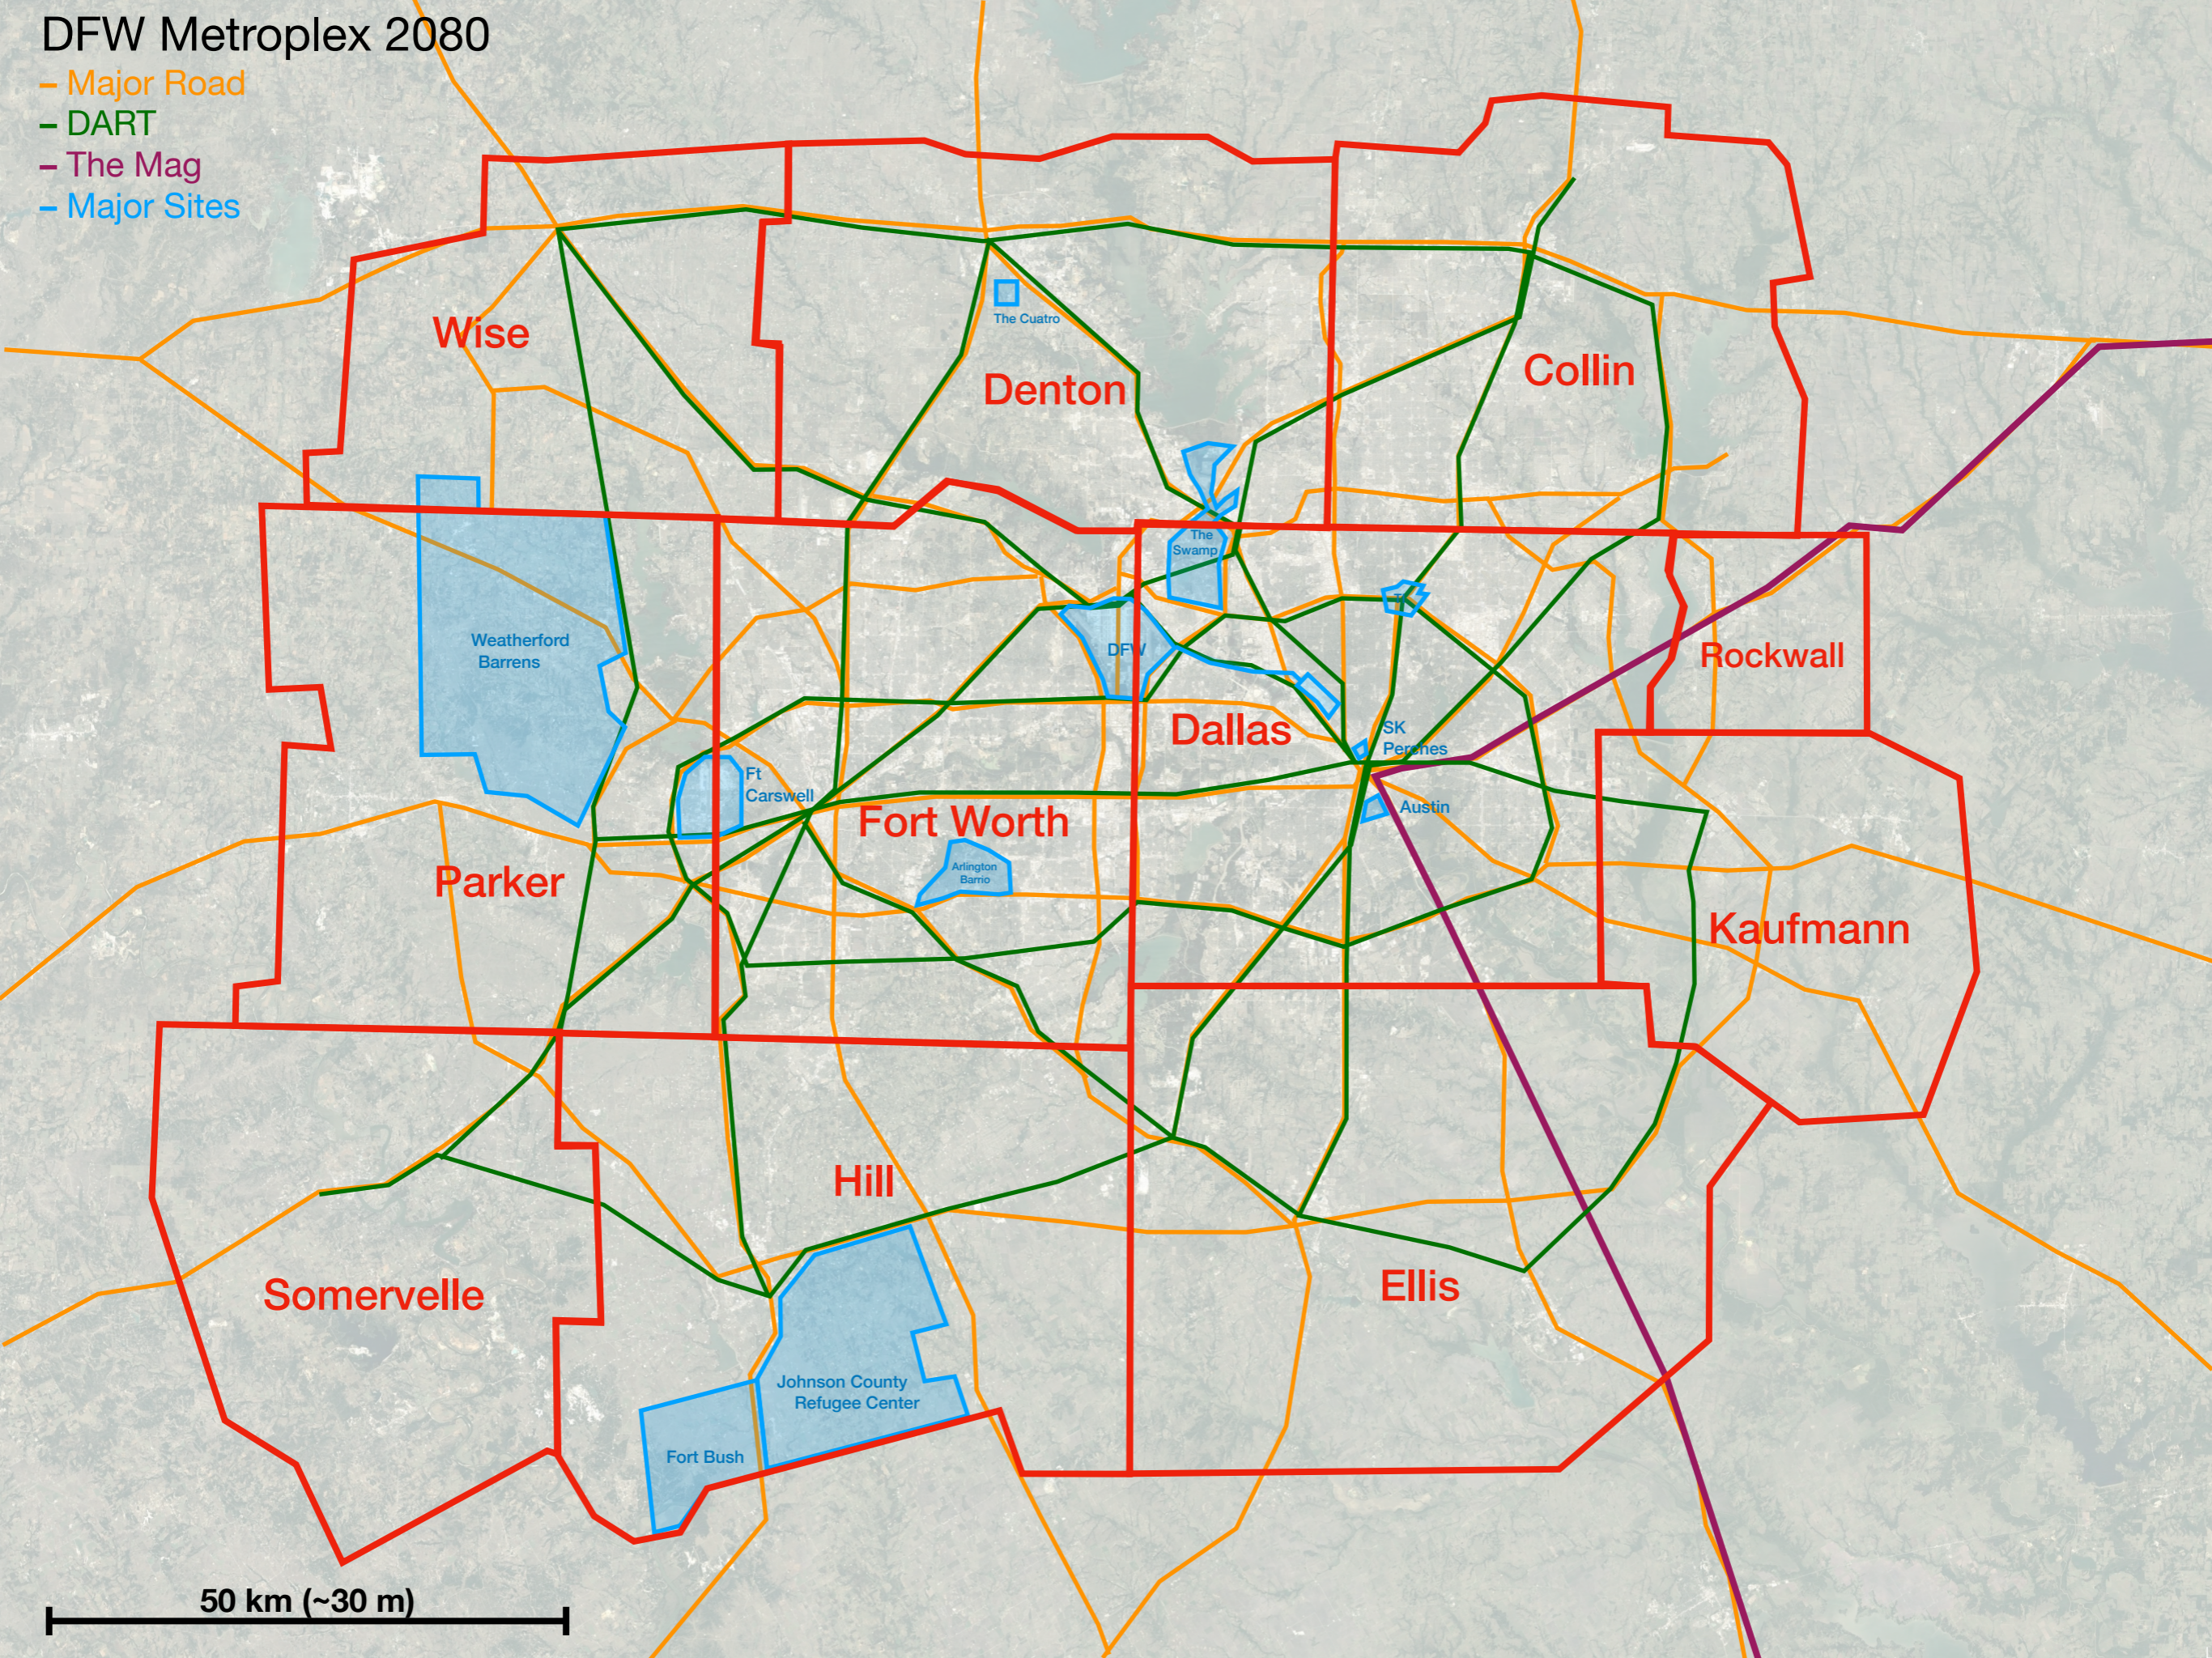

DFW Metroplex 2080

- Major Road
- DART
- The Mag
- Major Sites

Wise

Denton

Collin

Weatherford Barrens

The Cuatro

The Swamp

Rockwall

Dallas

SK Perches

Austin

Fort Worth

Ft Carswell

Arlington Barrio

Parker

Kaufmann

Hill

Somervelle

Ellis

Johnson County Refugee Center

Fort Bush

50 km (~30 m)